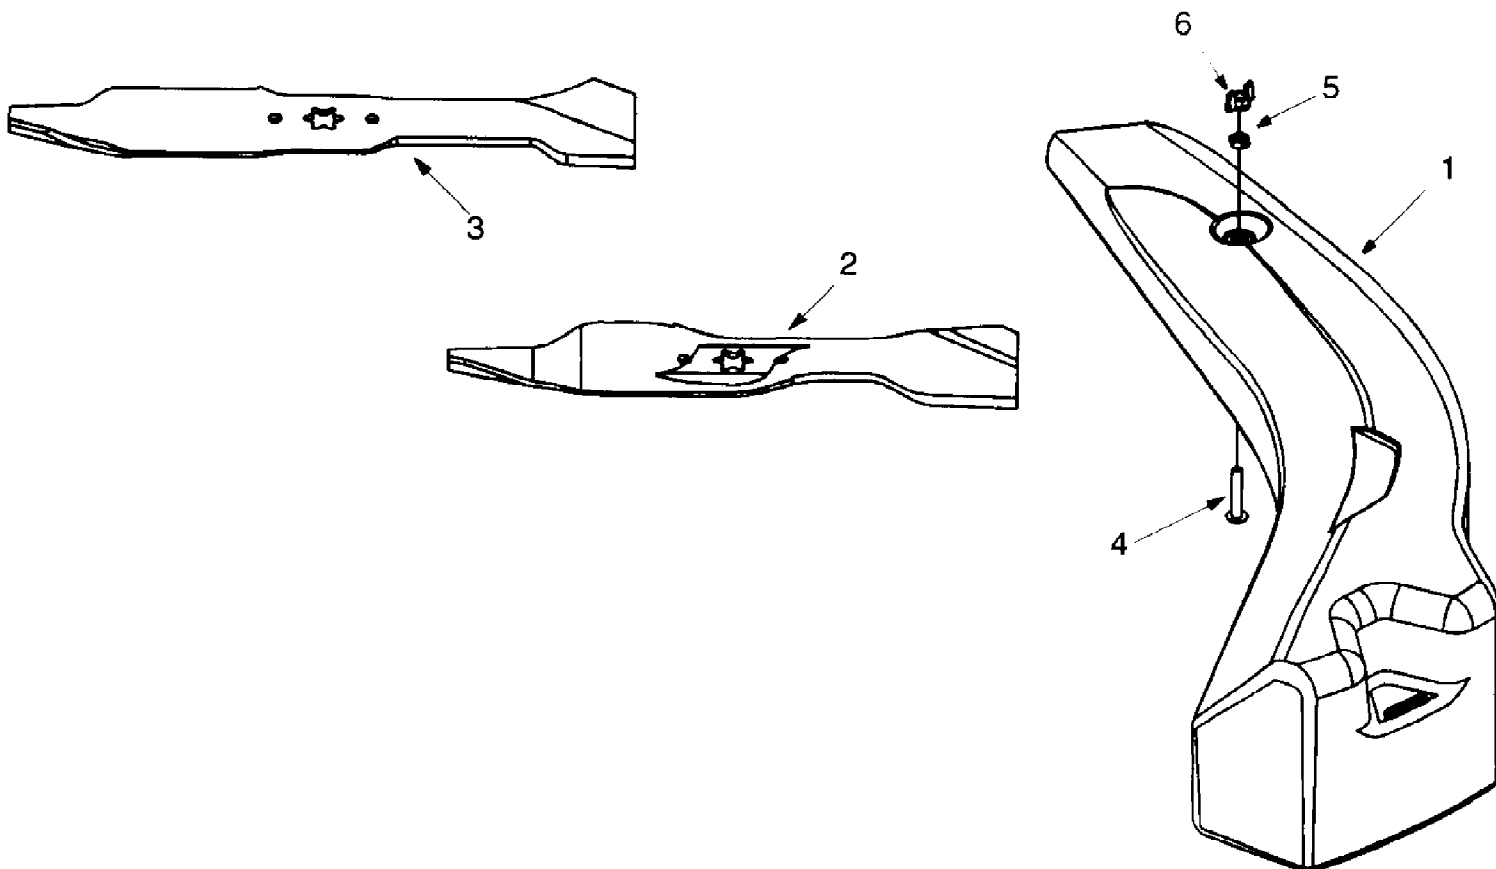

190-118-000 Mulch Kit (2000)
190-118

190-118-000 Mulch Kit (2000)
190-118

Page 2 of 2

| Ref # | Part Number | Qty | S/P/F | Description |
|-------|-------------|-----|-------|----------------------------|
| 1 | 731-1636 | 1 | | Mulch Plug |
| 2 | 742-0612 | 1 | S | Mulching Blade: 14.88" Lg. |
| 3 | 742-0611 | 1 | S | Mulching Blade: 16.28" Lg. |
| 4 | 710-0578 | 1 | /P | Machine Screw 1/4" |
| 5 | 712-0291 | 1 | S | Lock Nut 1/4" Thd. |
| 6 | 712-3087 | 1 | /P | Wing Nut |